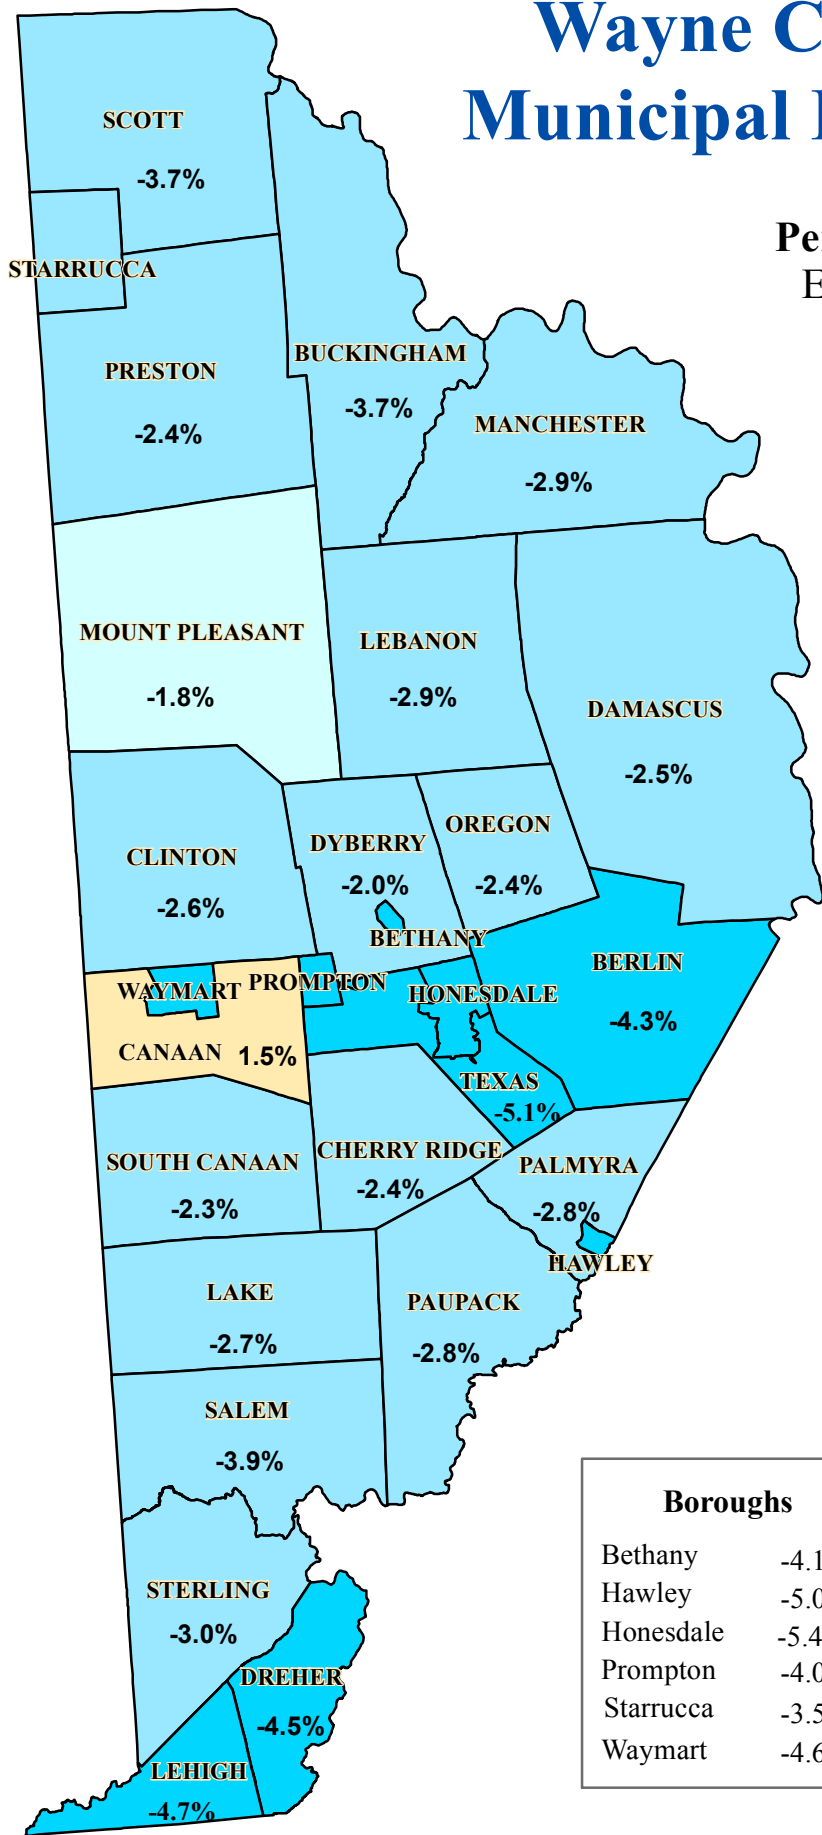

Wayne County Estimated Municipal Population Change

Percent Change from 2010 Census
Estimate Base to 2015 Estimates

Prepared by the
Wayne County Planning/GIS
Department
June 2016

Percent Change

Boroughs

Bethany	-4.1%
Hawley	-5.0%
Honesdale	-5.4%
Prompton	-4.0%
Starrucca	-3.5%
Waymart	-4.6%

Data Source:
U.S. Census Bureau, 2016