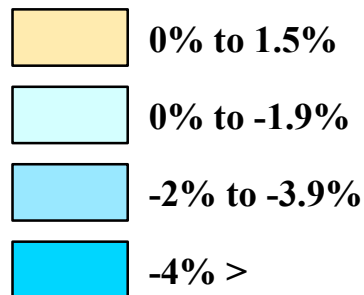

Wayne County Estimated Municipal Population Change

Percent Change from 2010 Census
Estimate Base to 2015 Estimates

Prepared by the
Wayne County Planning/GIS
Department
June 2016

Percent Change

Boroughs

Bethany	-4.1%
Hawley	-5.0%
Honesdale	-5.4%
Prompton	-4.0%
Starrucca	-3.5%
Waymart	-4.6%