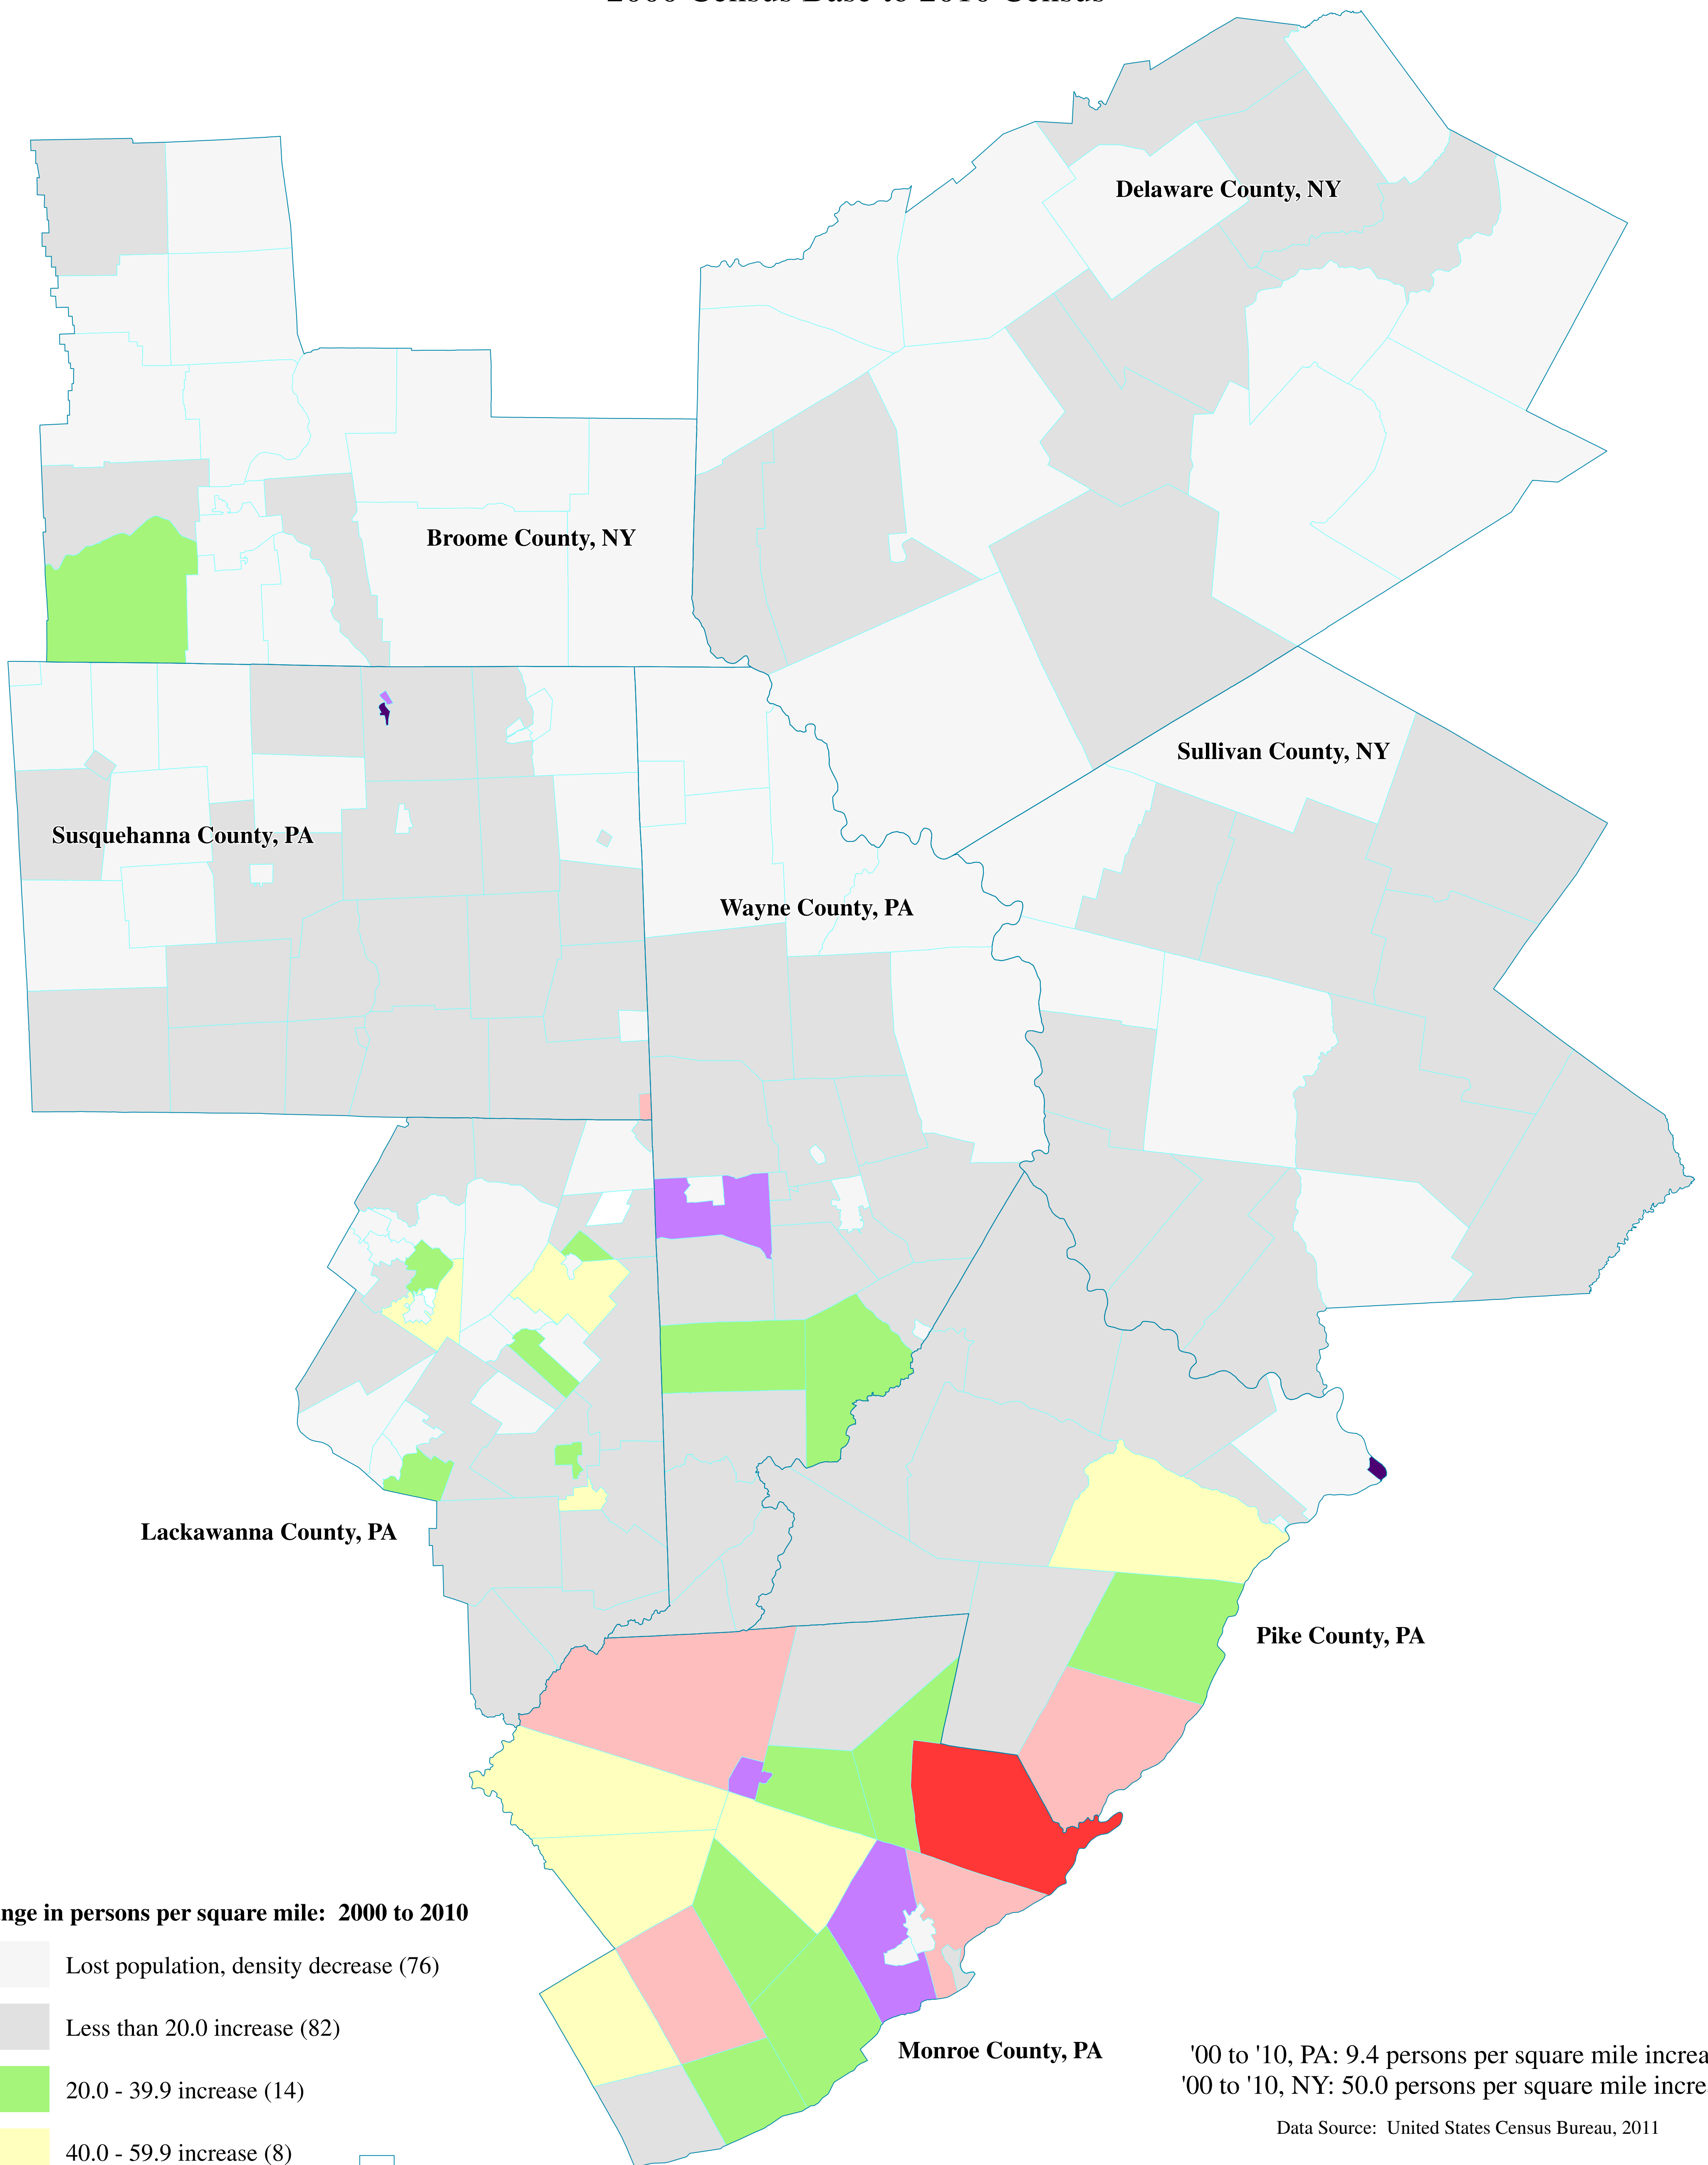

Municipal Population Density Change for Wayne and Adjacent Counties

2000 Census Base to 2010 Census

'00 to '10, PA: 9.4 persons per square mile increase
'00 to '10, NY: 50.0 persons per square mile increase

Data Source: United States Census Bureau, 2011

Municipal Population Density Change for Wayne and Adjacent Counties

Prepared by the
Wayne County Department of Planning
February, 2012

(570) 253-5970 ext. 4060