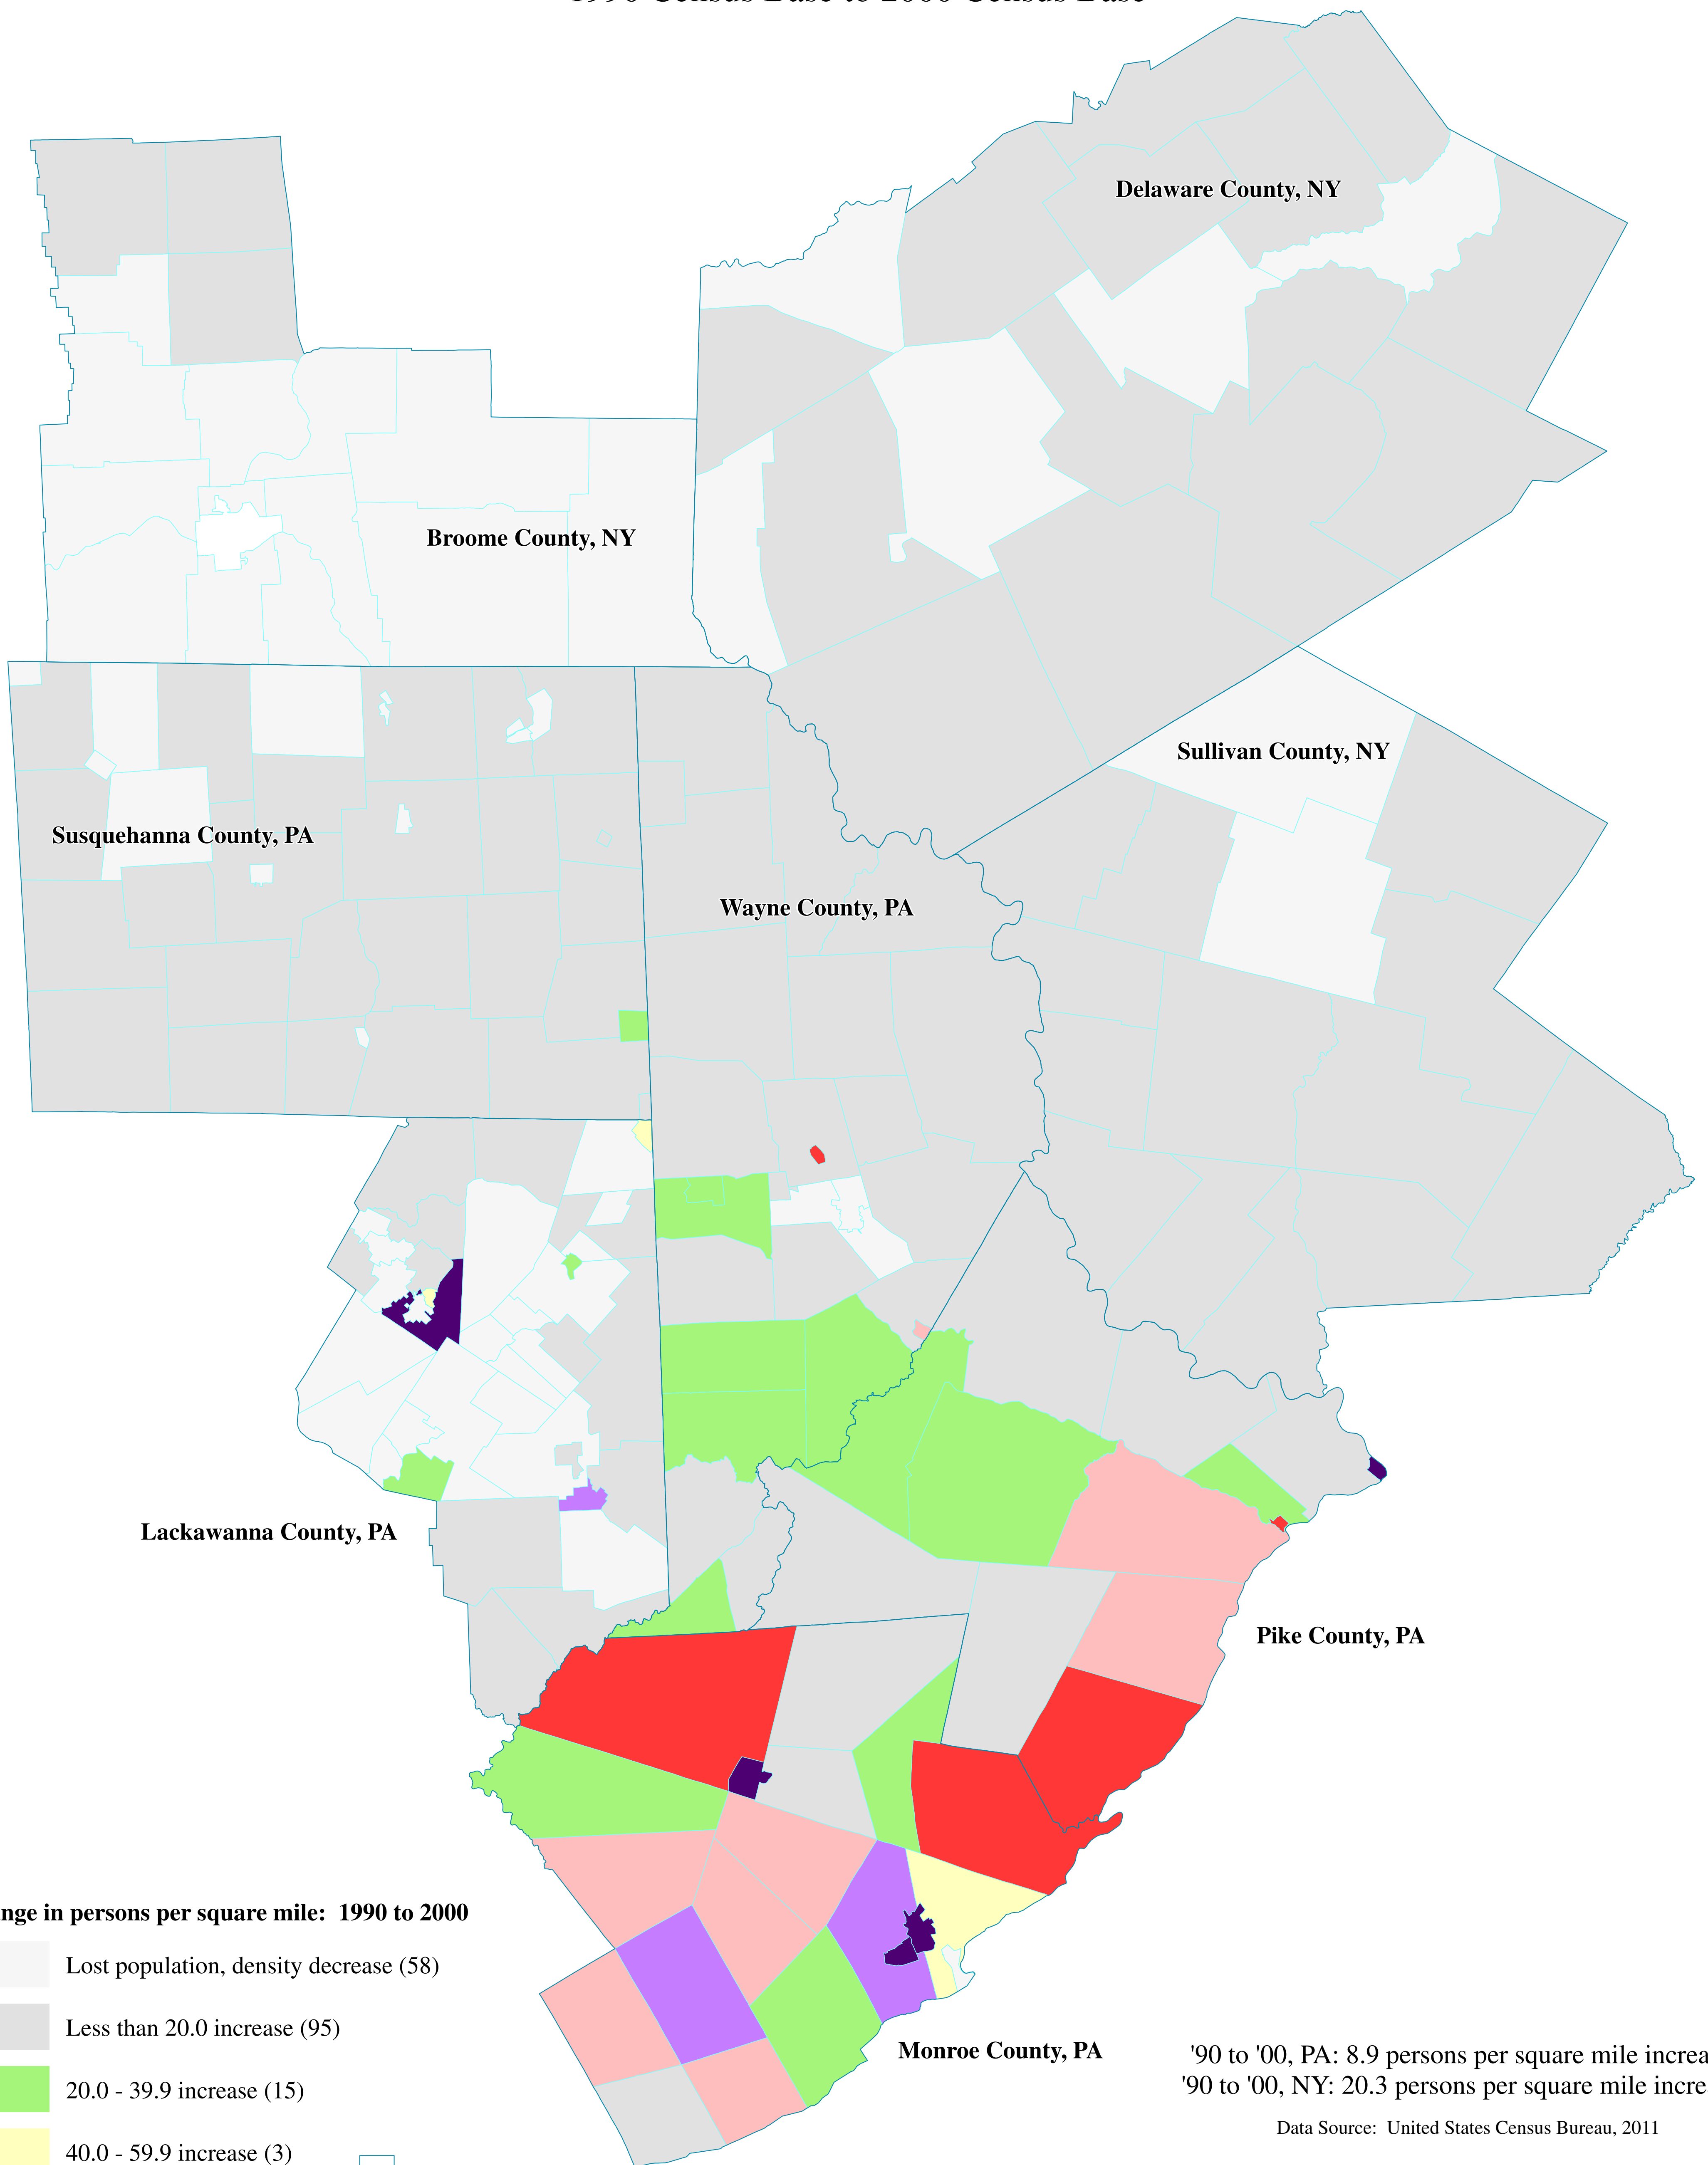

Municipal Population Density Change for Wayne and Adjacent Counties

1990 Census Base to 2000 Census Base

'90 to '00, PA: 8.9 persons per square mile increase
'90 to '00, NY: 20.3 persons per square mile increase

Data Source: United States Census Bureau, 2011

Municipal Population Density Change for Wayne and Adjacent Counties

Prepared by the
Wayne County Department of Planning
February, 2012

(570) 253-5970 ext. 4060