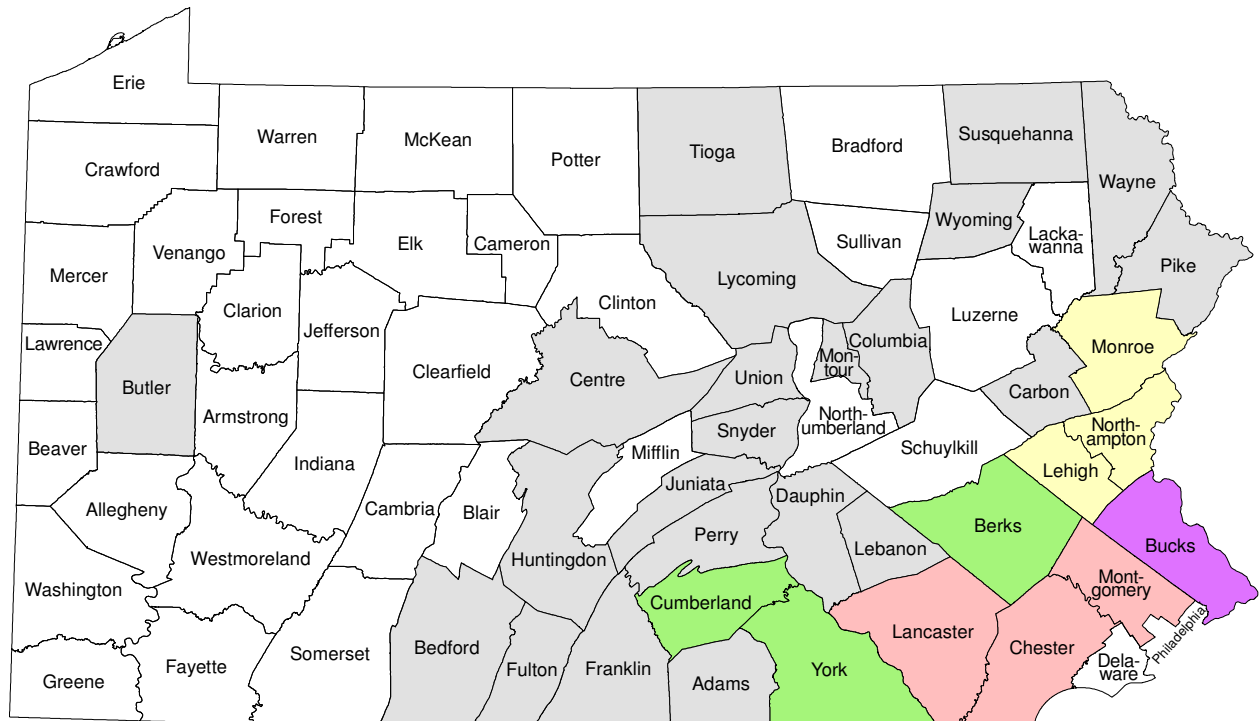

# Population Density Change in Pennsylvania Counties 1980-1990

Between 1980 and 1990 Pennsylvania's population density increased by 0.4 person per square mile. A total of 32 counties experienced an increase in population, 35 counties lost population.