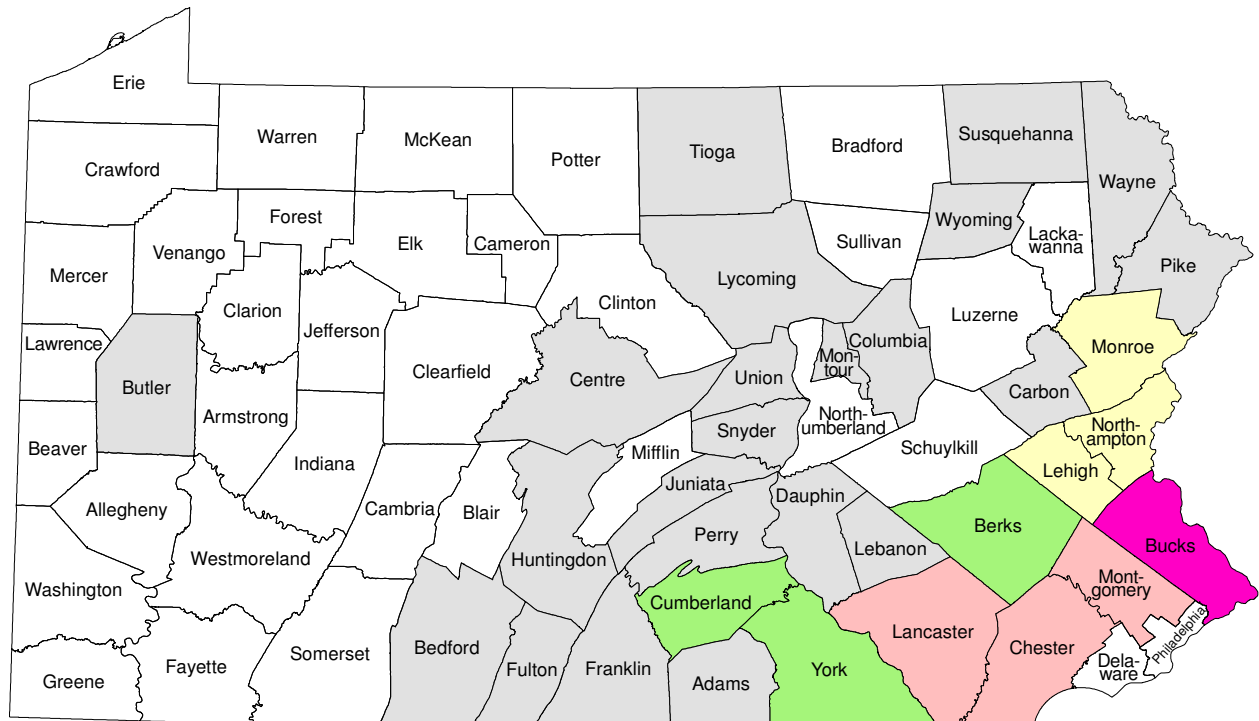

Population Density Change in Pennsylvania Counties 1980-1990

Between 1980 and 1990 Pennsylvania's population density increased by 0.4 person per square mile. A total of 32 counties experienced an increase in population, 35 counties lost population.