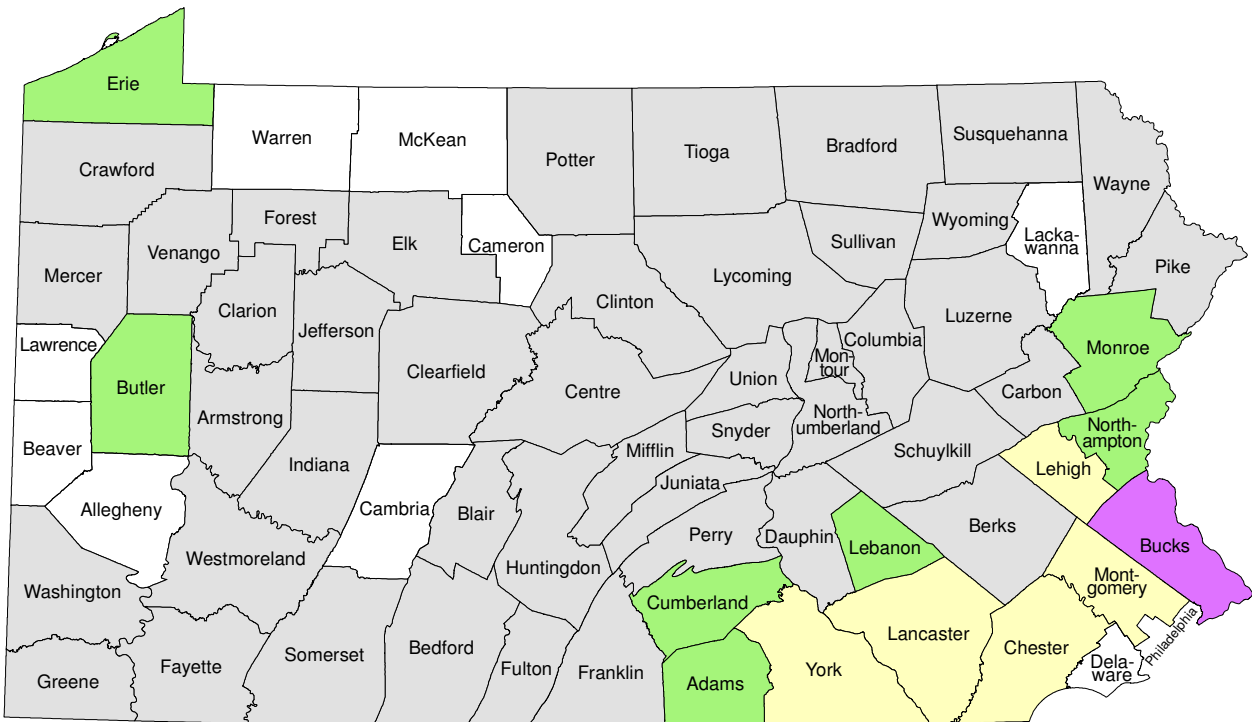

Population Density Change in Pennsylvania Counties 1970-1980

Between 1970 and 1980 Pennsylvania's population density increased by 1.6 persons per square mile. A total of 57 counties experienced an increase in population, 10 counties lost population.