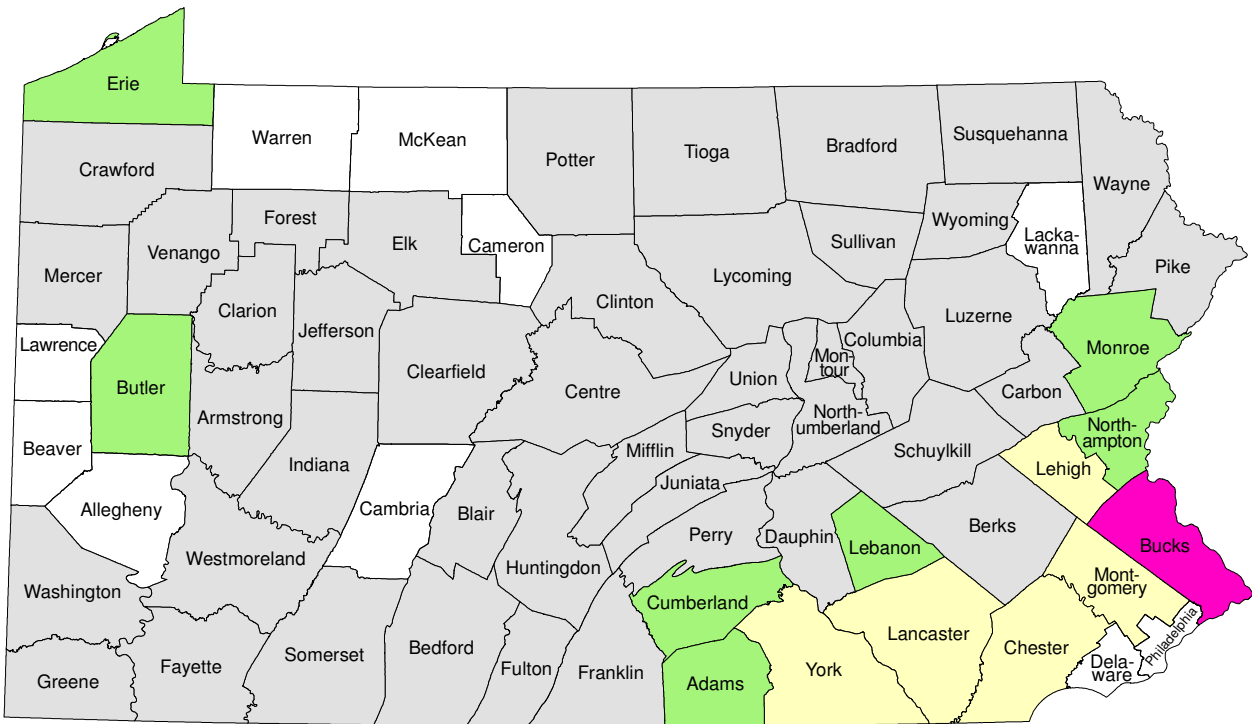

Population Density Change in Pennsylvania Counties 1970-1980

Between 1970 and 1980 Pennsylvania's population density increased by 1.6 persons per square mile. A total of 57 counties experienced an increase in population, 10 counties lost population.