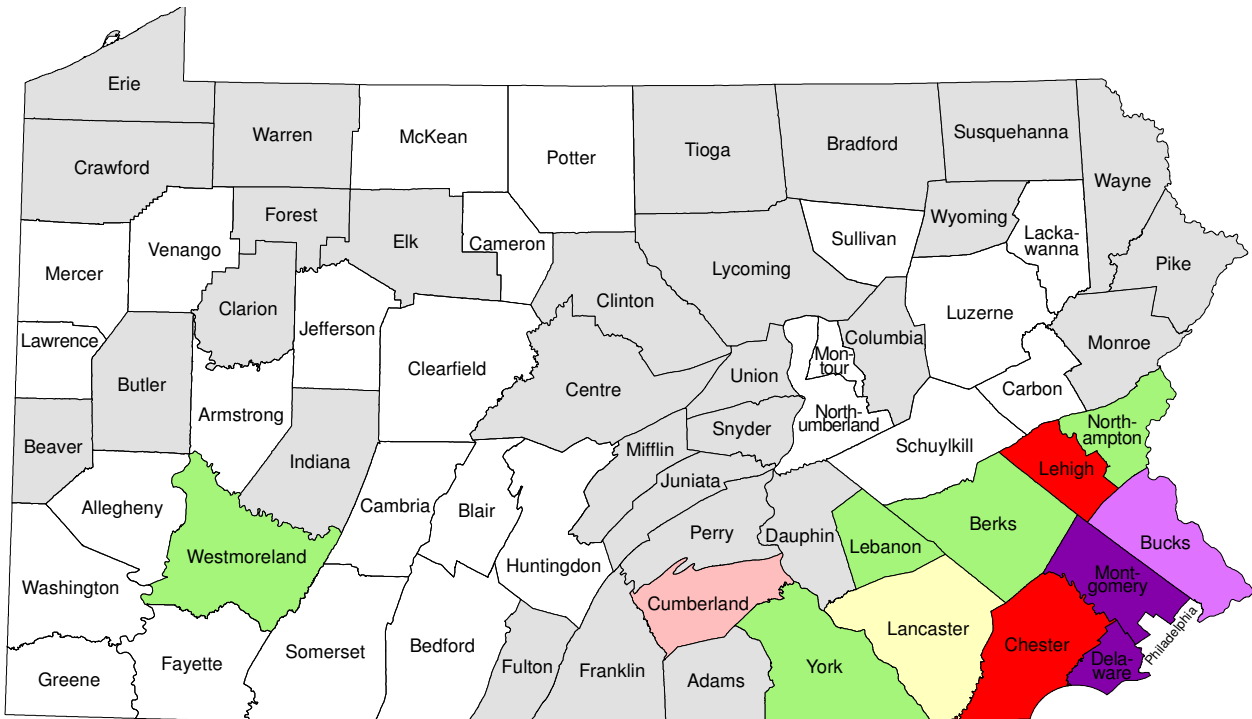

# Population Density Change in Pennsylvania Counties 1960-1970

Between 1960 and 1970 Pennsylvania's population density increased by 10.6 persons per square mile. A total of 41 counties experienced an increase in population, 26 counties lost population.