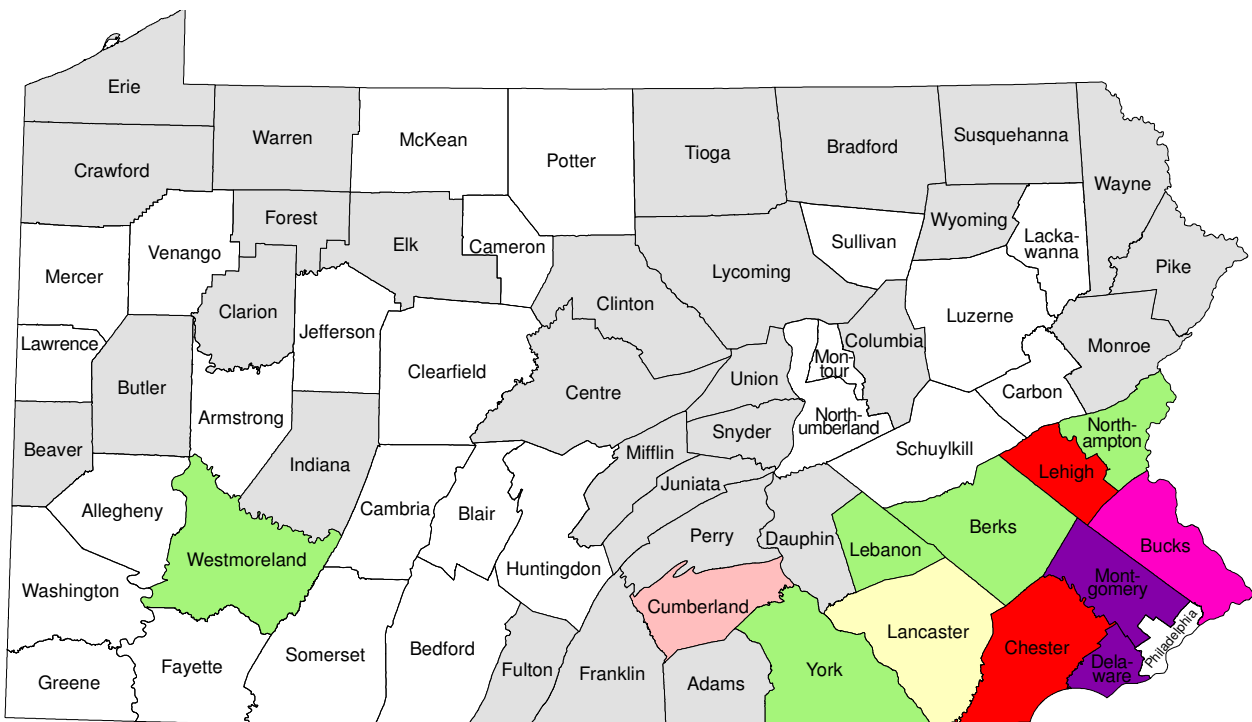

Population Density Change in Pennsylvania Counties 1960-1970

Between 1960 and 1970 Pennsylvania's population density increased by 10.6 persons per square mile. A total of 41 counties experienced an increase in population, 26 counties lost population.